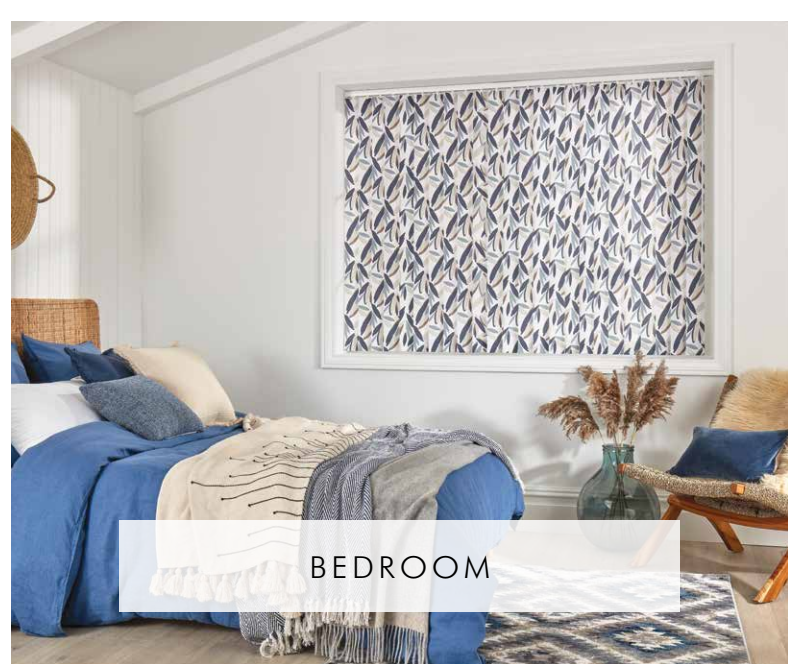

Our designers are tasked with putting together an international fabric collection so our inspiration comes from all over the world.

We research a number of sources and influences when looking at trends: trade shows for fashion, textile and interior design, blogs, social media platforms, looking at social and cultural influences so that we can gain a feel for the needs of different market places.

It's also essential to monitor the fashion runways, as the trends filter down from the catwalk to the world of interiors. This way we cover all bases and can create a collection for everyone.

BEDROOM