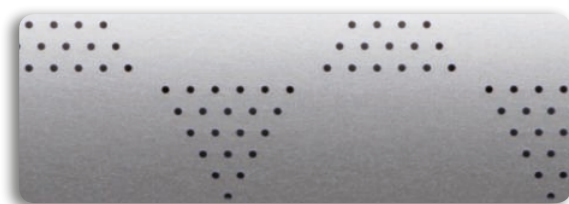

Suitable for tilt and turn windows as well as glazed doors and with a range of colour finishes to match any frame.

look for the **intu** logo for compatible slats.

4544

7010P-TRI

A stylish and practical solution